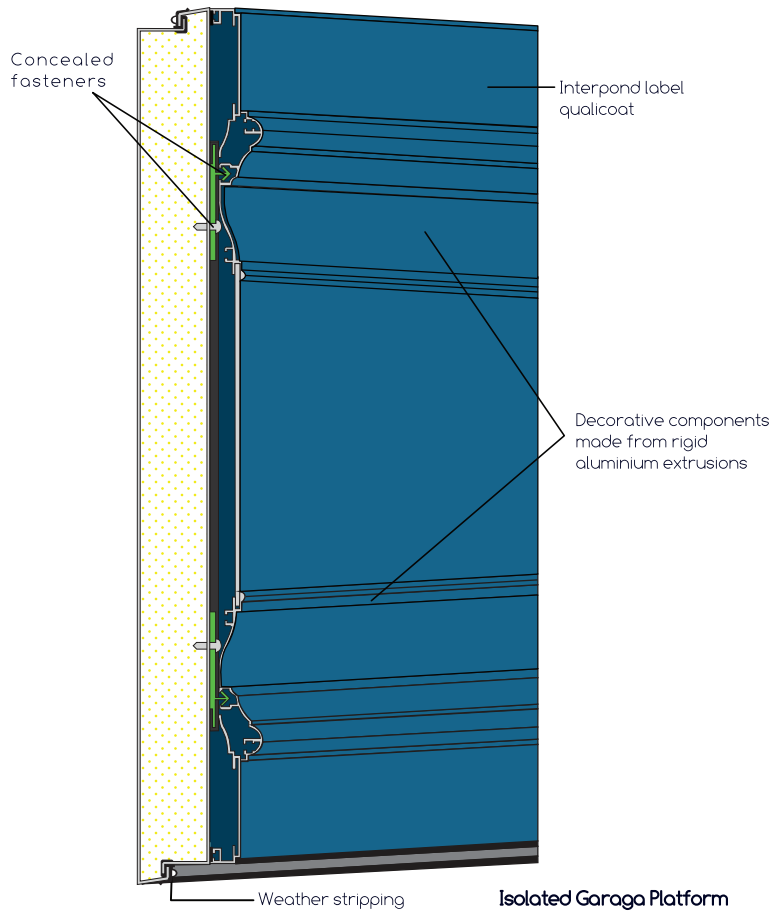

MARCHAND

DOORS · WINDOWS  
Welcome Home!

Arched 1-4 Series

VERSAILLES

## VERSAILLES GARAGE DOOR ("A" MOULDING / VERSAILLES)

Detail : "Versailles" garage door with "Versailles" optional bottom panel

When we require harmony from A to Z, we can't leave anything to chance. The unique style of "Versailles" garage doors seduces all those who demand unconditional quality of work.

Whether it is an aluminum fade-resistant surface which can be cleaned by simple stroke of a sponge or a fine hardwood, our reliable solutions adapt to all housing styles.

In addition, the Garaga structure provides exceptional thermal insulation. Your choice of colors, classical or modern style whatever matches the style of your home, this is the essence of the « Versailles » door.