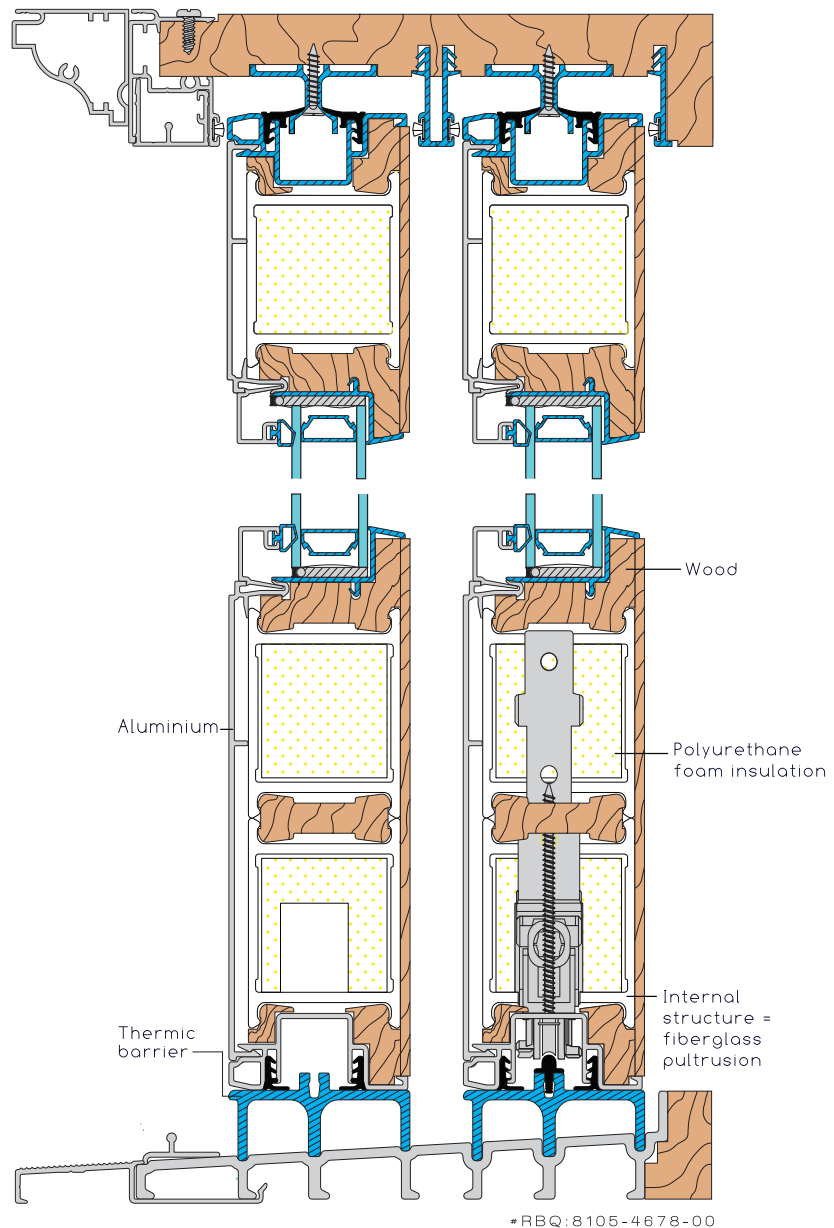

MARCHAND

514.343.3335

www.entreprisesmarchand.com