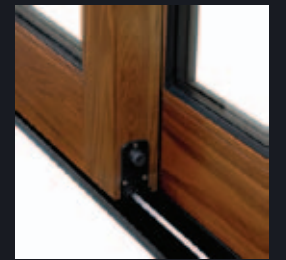

The large glass surfaces of our LIFT AND SLIDE « ELEGANCE » patio doors create an impression of transparency.

LIFT & SLIDE DOOR

A single gesture is enough to maneuver the opening easily.

Like all our products, OUR LIFT AND SLIDE DOOR has the best heat shield in the industry.