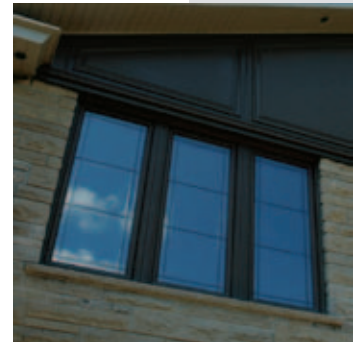

MARCHAND

DOORS · WINDOWS
Welcome Home!

MOULDINGS

Foremost, this door is characterized by its innovative hybrid construction, Cladding can cover ceilings and walls and can also be used strictly as a decorative element, such as a skirt or a pediment.

Marchand offers an impressive array of mouldings of every style, ranging from traditional to contemporary.

Our goal is to create a harmonious look with the design (style) of the residence.

Detail : "Concept III" windows Tilt & Turn Series with decorative rigid aluminum paneling