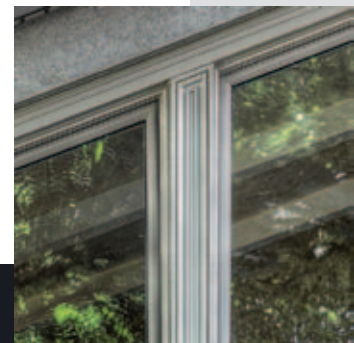

MARCHAND

DOORS · WINDOWS
Welcome Home!

ELEGANCE

Detail : "Elegance" window unit adorned with molding

The Elegance Window features distinctive lines that are both refined and elegant.

The exterior is made of aluminum and coated with an baked-on ultra durable polyester powder paint for minimum window maintenance. On the exterior frame, brick-like mouldings enhance the window frame and can also be used to adapt to an existing opening.

The interior is finished in premium quality wood. The wood is carefully selected and all exposed interior surfaces are free of holes and fissures, all attachments being hidden. All the interior is solid wood with chamfering and moulding. The interior treatment can be stained or painted. The most popular fine woods used are pine, maple, wild cherry, oak, cherry and mahogany.