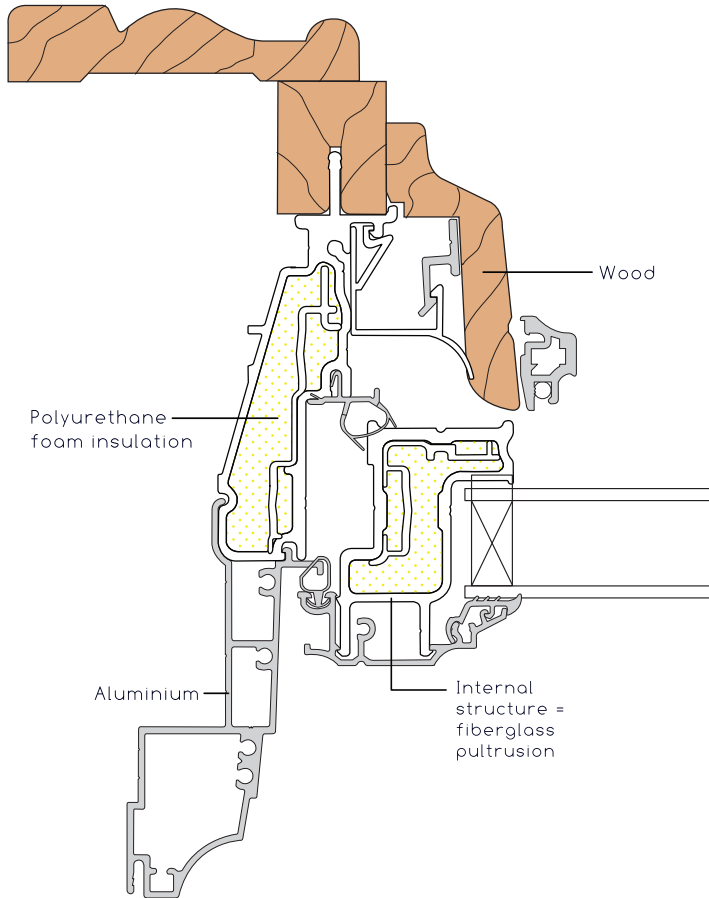

MARCHAND

DOORS · WINDOWS
Welcome Home!

ELEGANCE

Detail : "Elegance" window unit adorned with molding

The Elegance Window features distinctive lines that are both refined and elegant.

The exterior is made of aluminum and coated with an baked-on ultra durable polyester powder paint for minimum window maintenance. On the exterior frame, brick-like mouldings enhance the window frame and can also be used to adapt to an existing opening.

The interior is finished in premium quality wood. The wood is carefully selected and all exposed interior surfaces are free of holes and fissures, all attachments being hidden. All the interior is solid wood with chamfering and moulding. The interior treatment can be stained or painted. The most popular fine woods used are pine, maple, wild cherry, oak, cherry and mahogany.