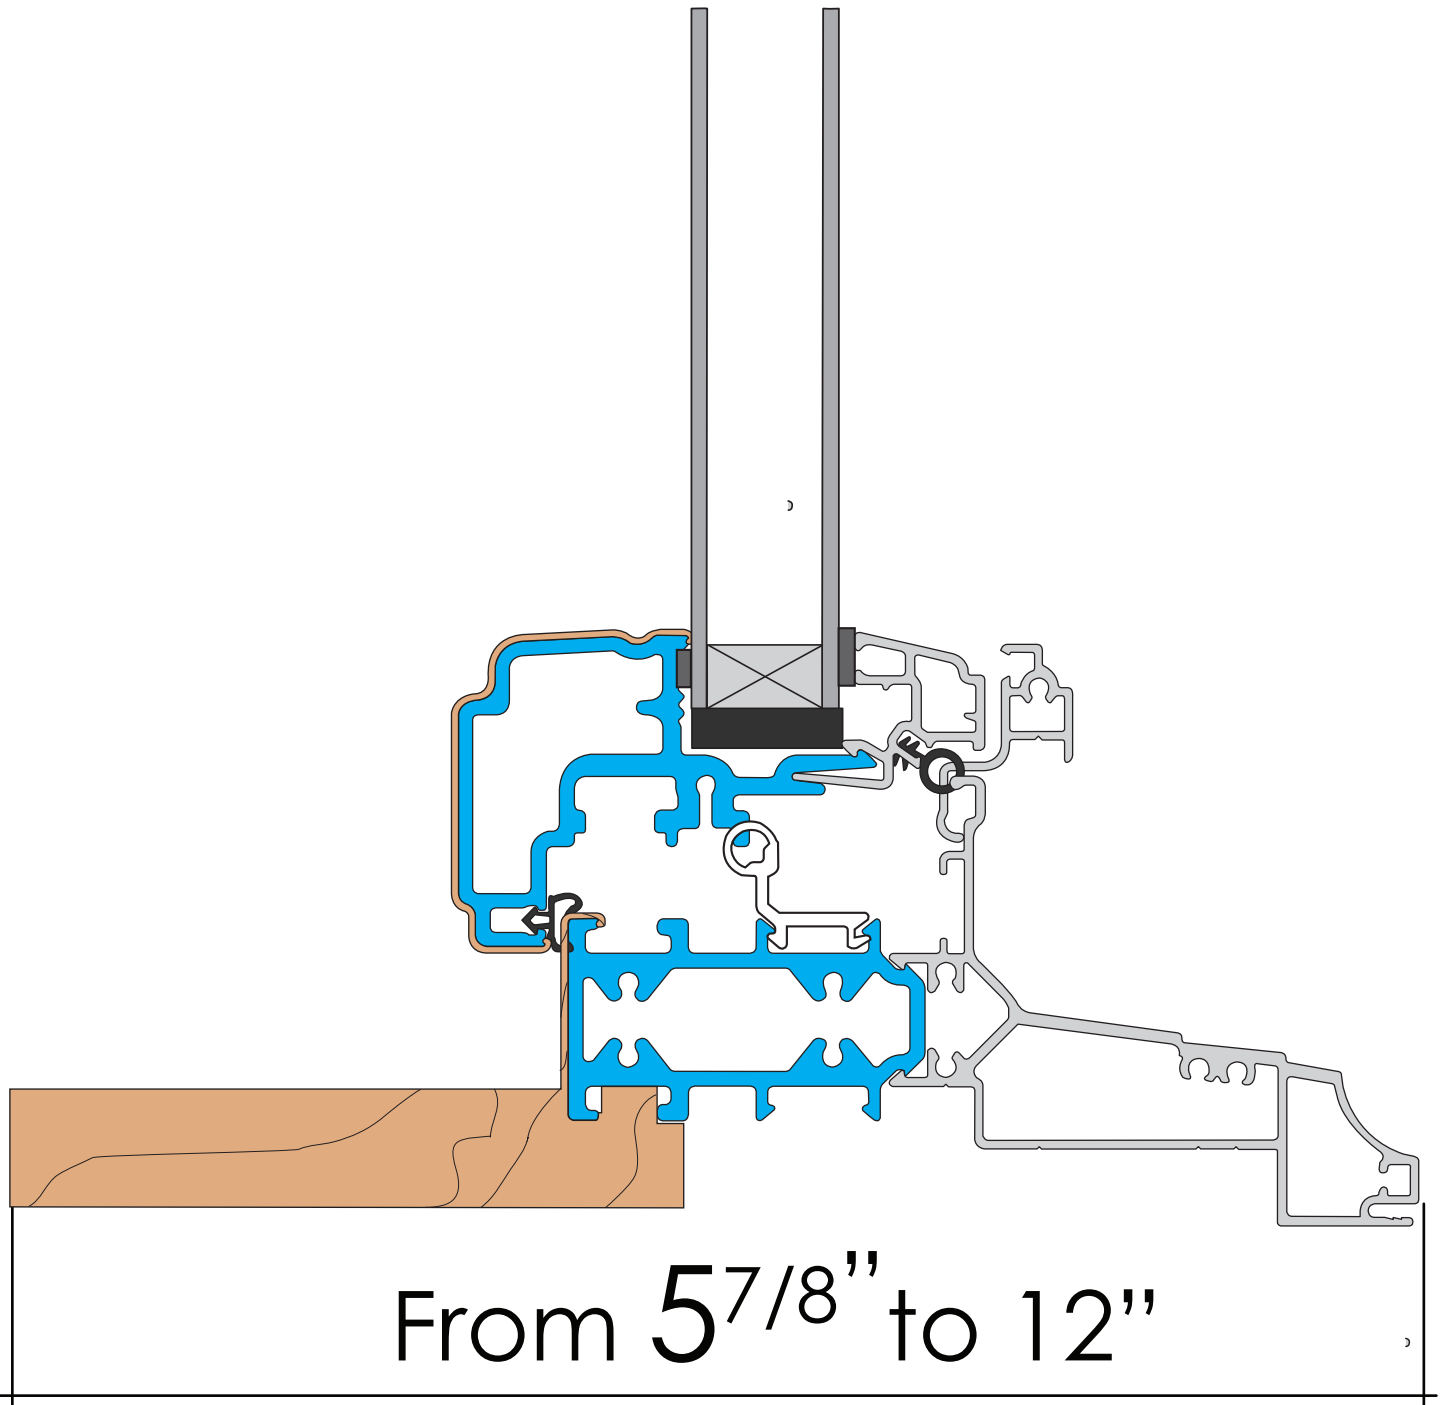

4 11/16"

ASTRAGAL

5 11/16"

FIXED MULLION

CONCEPT II WINDOW

**MODERN CONCEPT II
WINDOW NF 3^{1/4}"**

CLASSIC CONCEPT II
NF WINDOW 3^{1/4}"

From 3¹/₄" to 12"

CLASSIC CONCEPT II WINDOW

**MODERN CONCEPT II
WINDOW FIX NF 3^{1/4}"**