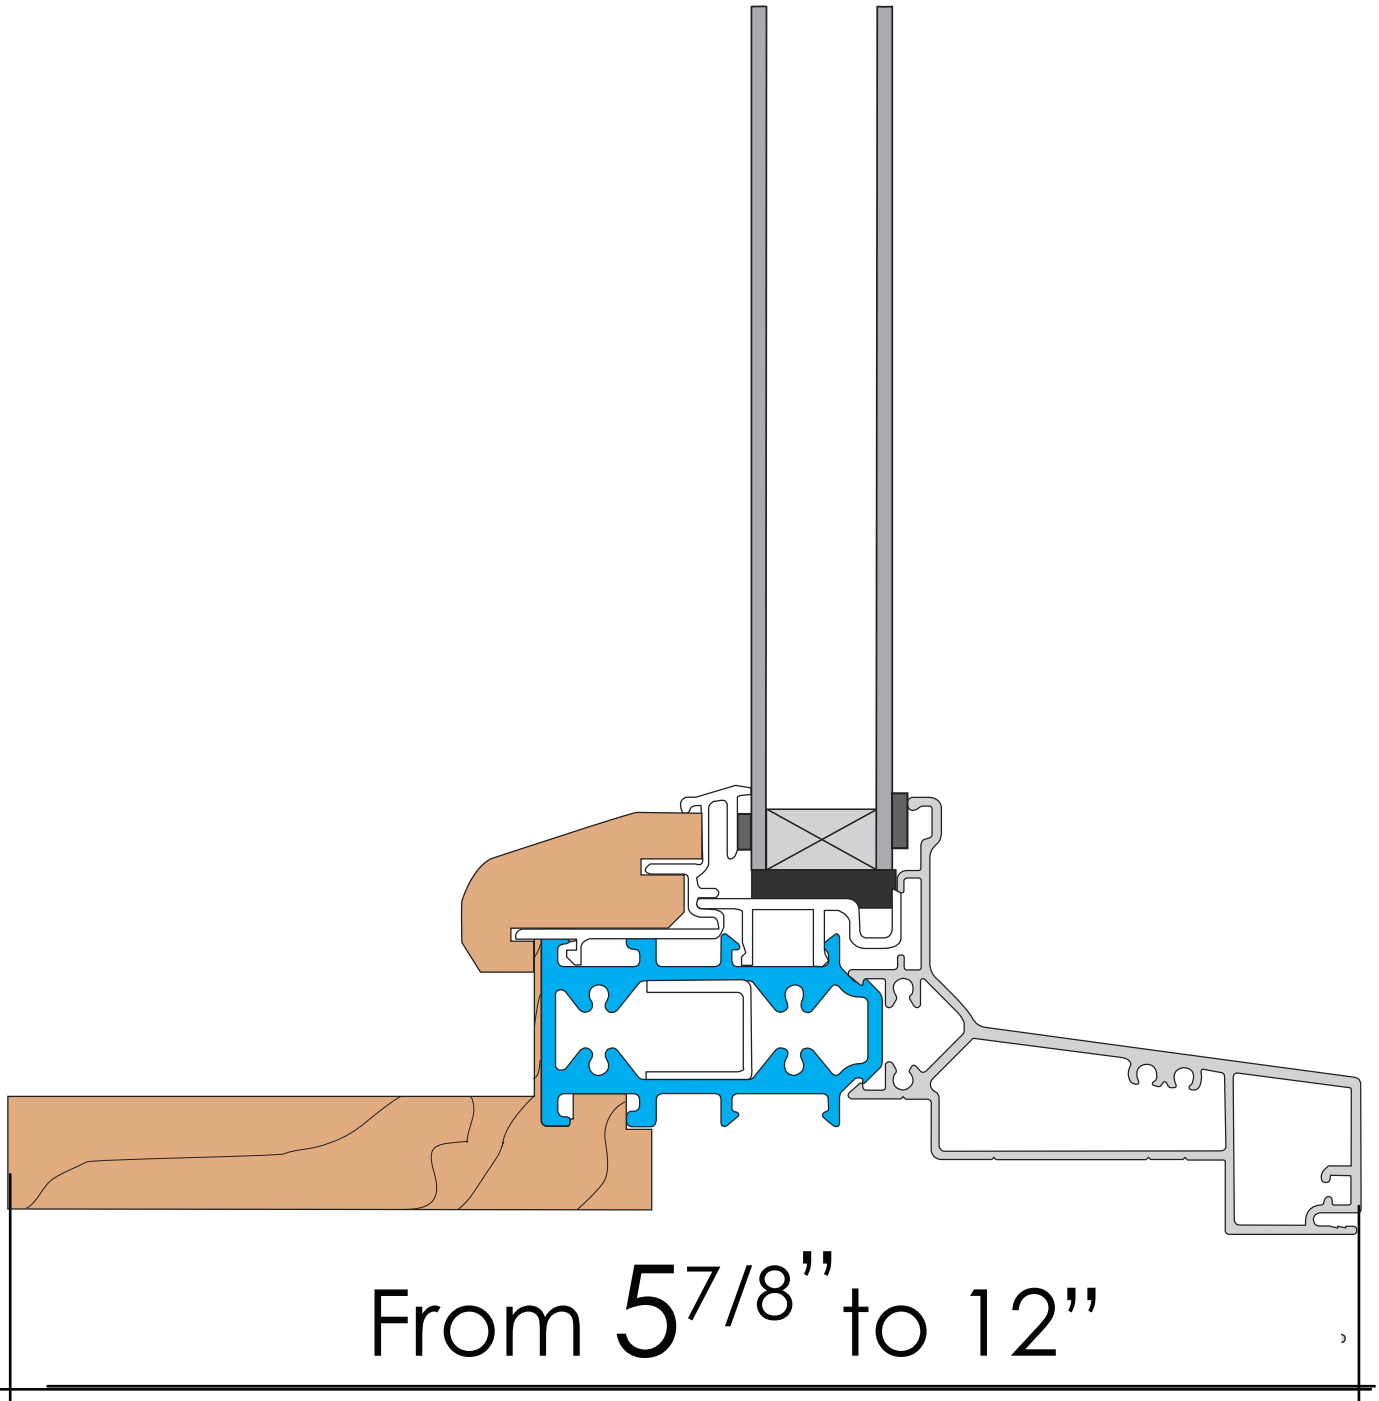

4 11/16"

ASTRAGAL

5 11/16"

FIXED MULLION

CONCEPT II WINDOW

**MODERN CONCEPT II
WINDOW NF 3^{1/4}"**

CLASSIC CONCEPT II
NF WINDOW 3^{1/4}"

From 3¹/₄" to 12"

CLASSIC CONCEPT II WINDOW

**MODERN CONCEPT II
WINDOW FIX NF 3^{1/4}"**