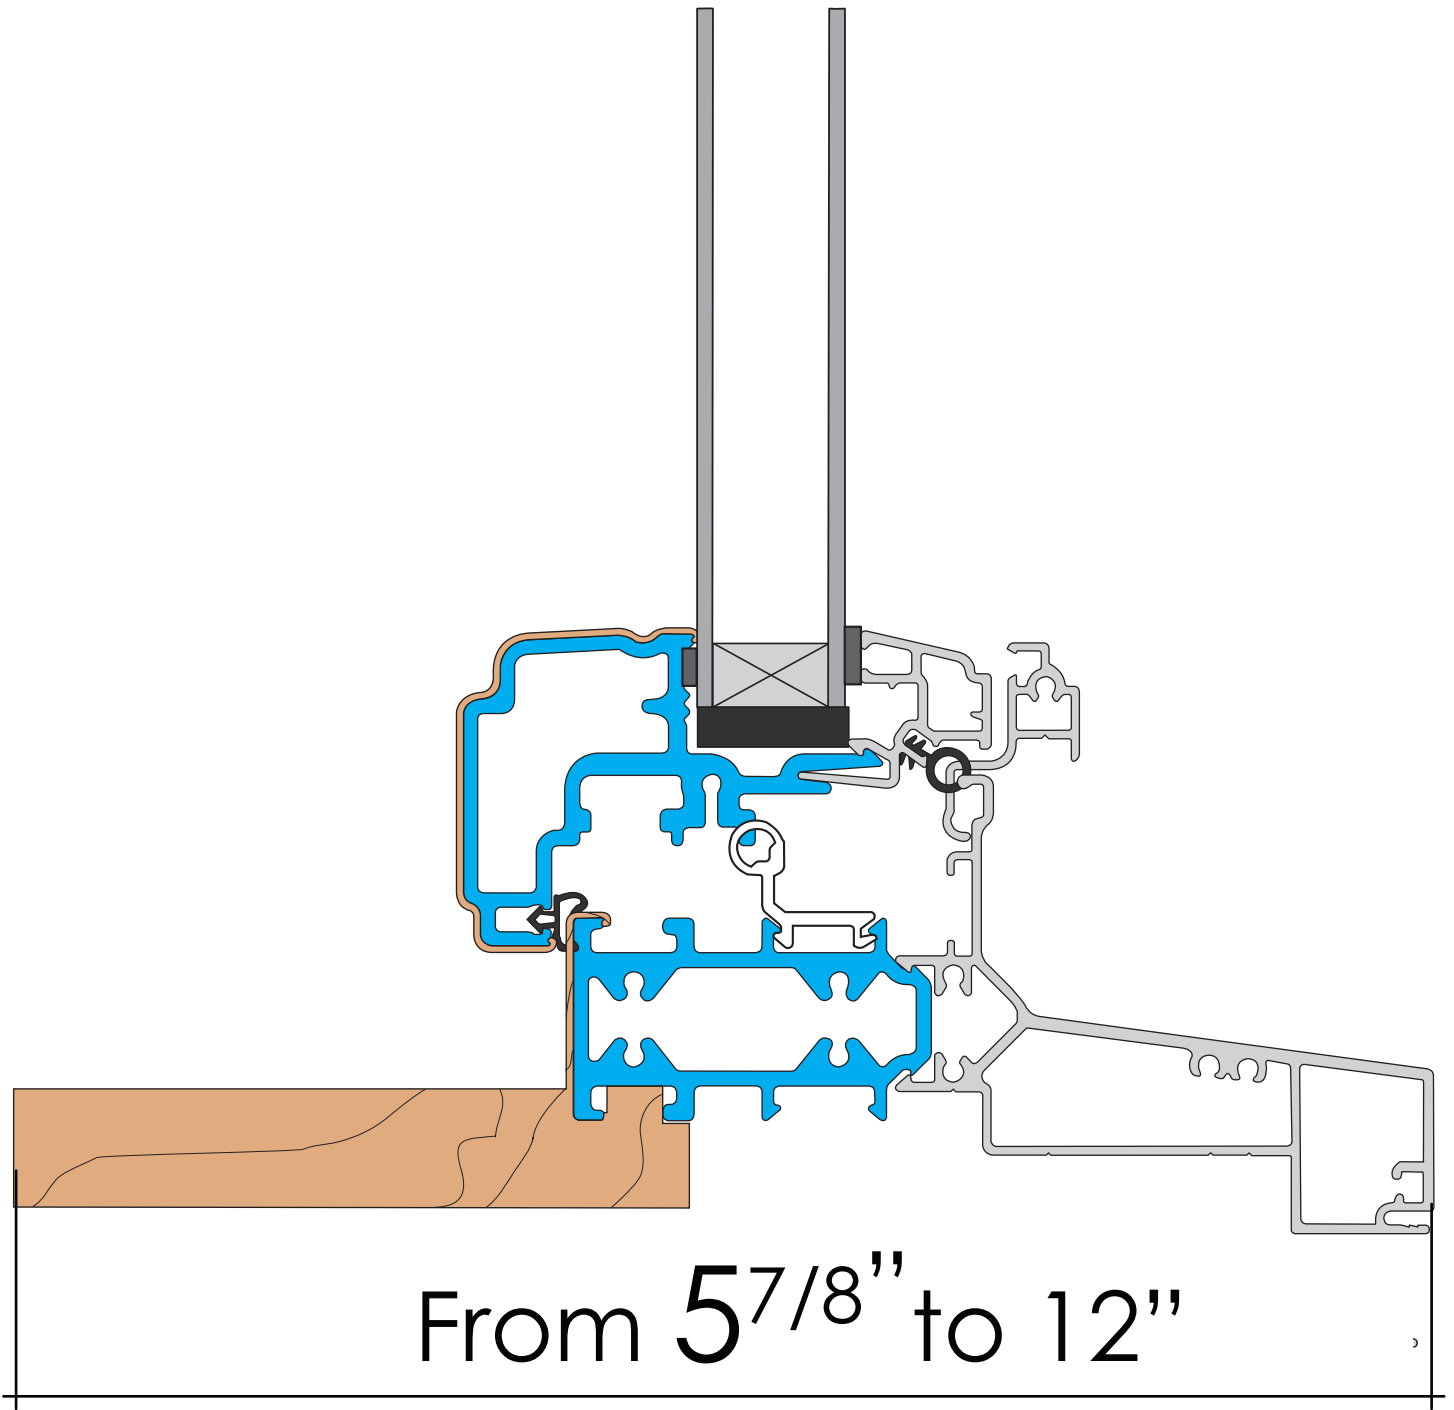

4 11/16"

ASTRAGAL

5 11/16"

FIXED MULLION

CONCEPT II WINDOW

**MODERN CONCEPT II
WINDOW NF 3^{1/4}"**

CLASSIC CONCEPT II
NF WINDOW 3^{1/4}"

From 3¹/₄" to 12"

CLASSIC CONCEPT II WINDOW

**MODERN CONCEPT II
WINDOW FIX NF 3^{1/4}"**