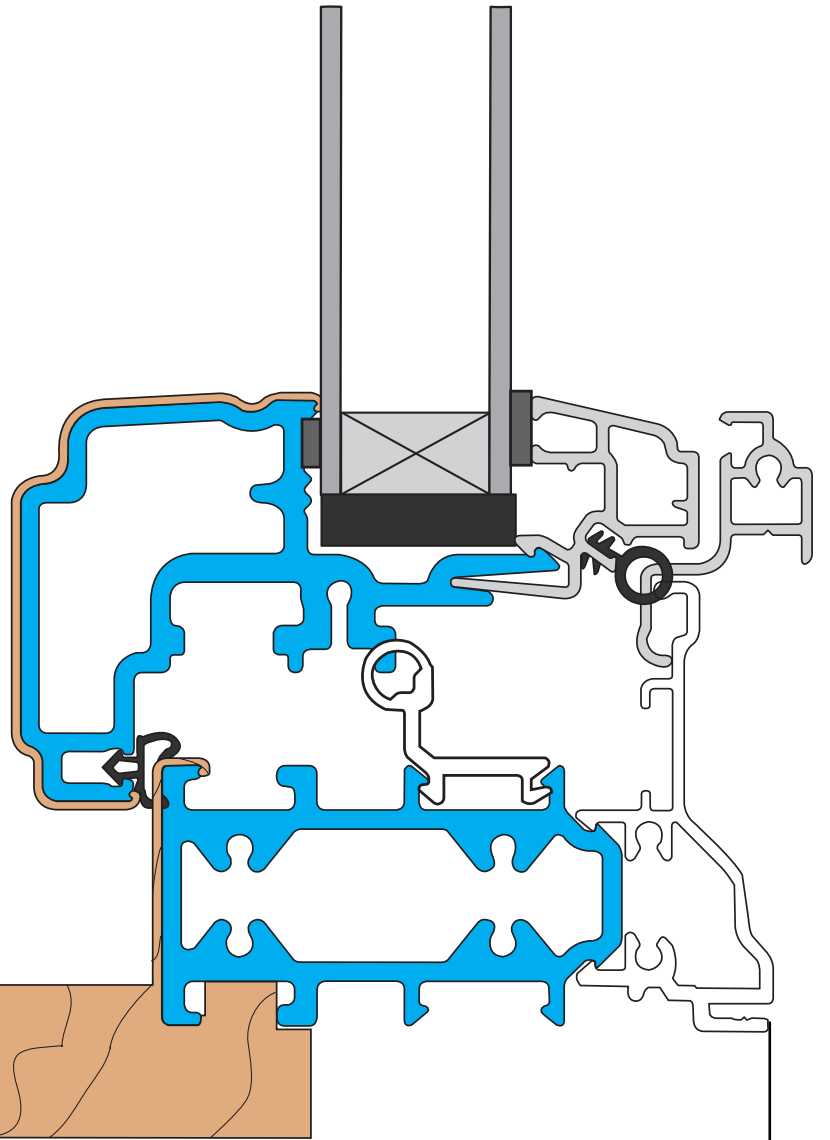

4 11/16"

ASTRAGAL

5 11/16"

FIXED MULLION

CONCEPT II WINDOW

**MODERN CONCEPT II
WINDOW NF 3^{1/4}"**

CLASSIC CONCEPT II
NF WINDOW 3^{1/4}"

From 3¹/₄" to 12"

CLASSIC CONCEPT II WINDOW

**MODERN CONCEPT II
WINDOW FIX NF 3^{1/4}"**