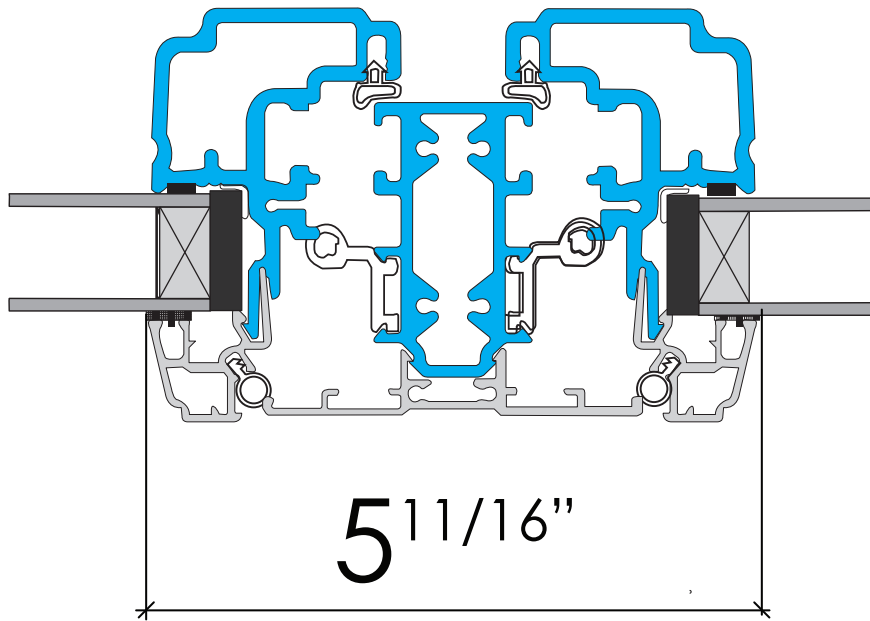

4 11/16"

ASTRAGAL

5 11/16"

FIXED MULLION

CONCEPT II WINDOW

**MODERN CONCEPT II
WINDOW NF 3^{1/4}"**

CLASSIC CONCEPT II
NF WINDOW 3^{1/4}"

From 3¹/₄" to 12"

CLASSIC CONCEPT II WINDOW

**MODERN CONCEPT II
WINDOW FIX NF 3^{1/4}"**