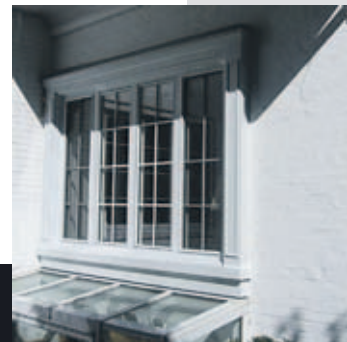

Decorative mouldings are available in different styles and shapes.

Marchand offers a wide variety of fittings that will respect the style of your home, whether it be traditional or contemporary.

Detail : "Elegance" door, rigid aluminum paneling, "Concept II" windows with french opening Series and "Elegance" shutters